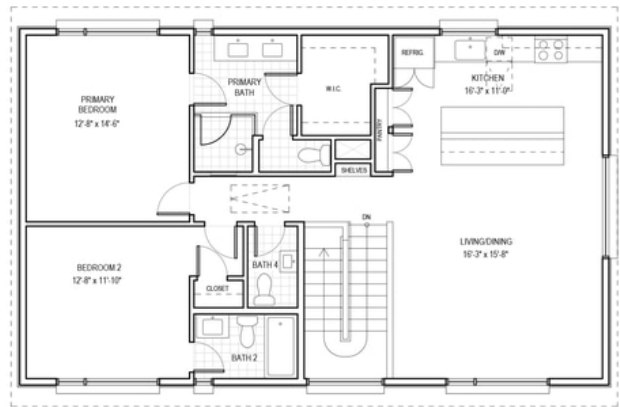

SECOND FLOOR

Want to Know More
About This Home?

CONTACT OUR COMMUNITY SALES MANAGER

KENLEY LEBLANC

Call Us @ 404-936-7770