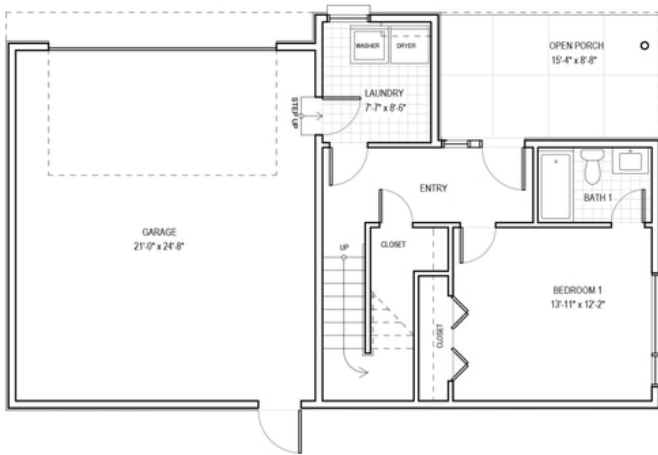

FIRST FLOOR