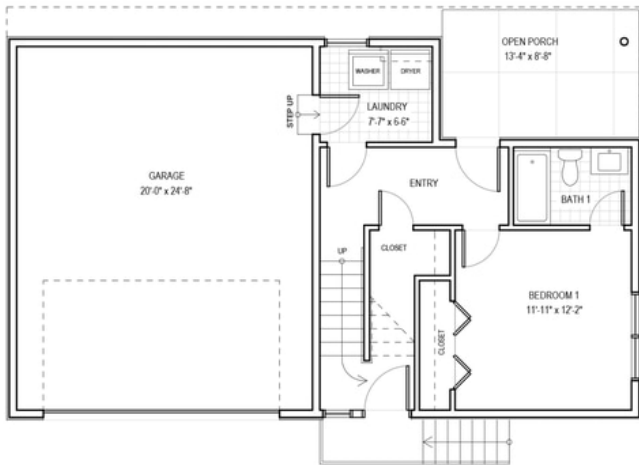

FIRST FLOOR