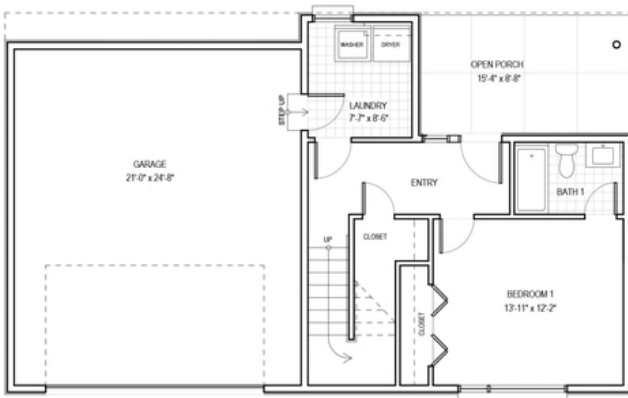

FIRST FLOOR