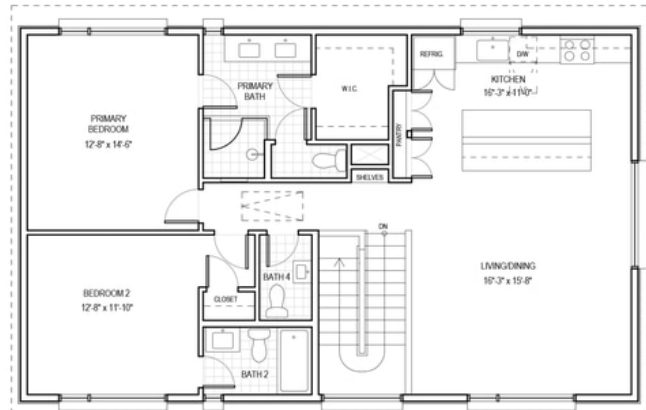

SECOND FLOOR

Want to Know More
About This Home?

CONTACT OUR COMMUNITY SALES MANAGER

KENLEY LEBLANC

Call Us @ 404-936-7770