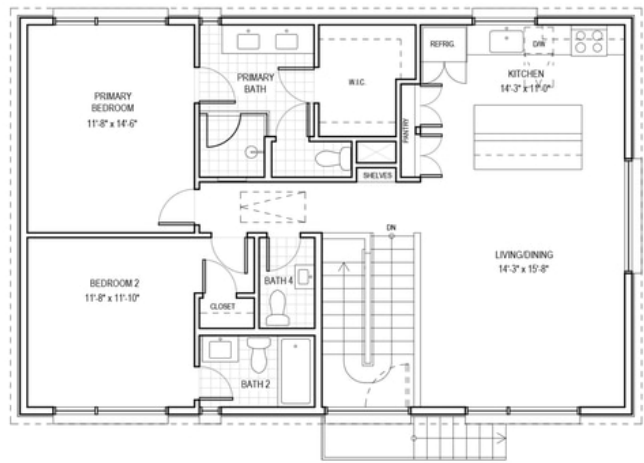

 1,610 Sq Ft

 3 Beds

 3.5 Baths

 2 Car Garage

 2.0 Story

Discover a setting unlike any other at Emory Park. Emory Park features 27 impeccably designed single-family homes in the heart of Trinity Groves. The community will feature five thoughtfully-crafted elevations seamlessly woven together into a timeless setting for contemporary living. Luxury living is built right in at Emory Park with top-tier craftsmanship in each of the five distinct floor plans offered.

[Read More Online](#)

Available Elevations

FIRST FLOOR

SECOND FLOOR

Want to Know More
About This Home?

CONTACT OUR COMMUNITY SALES MANAGER

KENLEY LEBLANC

Call Us @ 404-936-7770