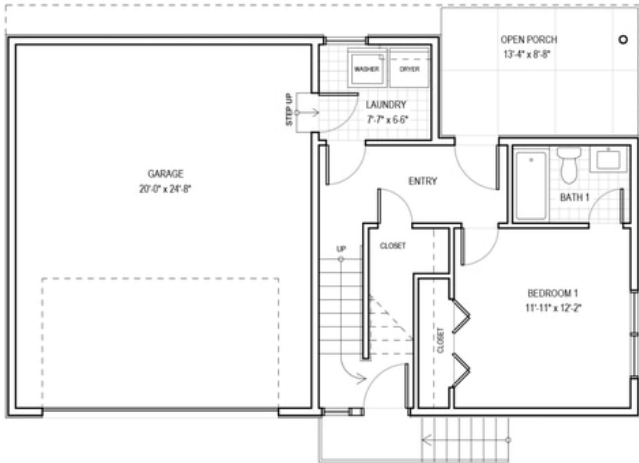

 1,610 Sq Ft

 3 Beds

 3.5 Baths

 2 Car Garage

 2.0 Story

Discover a setting unlike any other at Emory Park. Emory Park features 27 impeccably designed single-family homes in the heart of Trinity Groves. The community will feature five thoughtfully-crafted elevations seamlessly woven together into a timeless setting for contemporary living. Luxury living is built right in at Emory Park with top-tier craftsmanship in each of the five distinct floor plans offered.

[Read More Online](#)

Available Elevations

FIRST FLOOR

SECOND FLOOR

Want to Know More
About This Home?

CONTACT OUR COMMUNITY SALES MANAGER

KENLEY LEBLANC

Call Us @ 404-936-7770