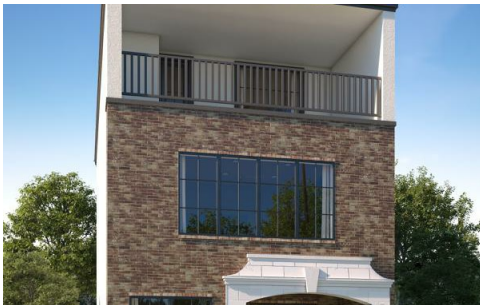

Available Elevations