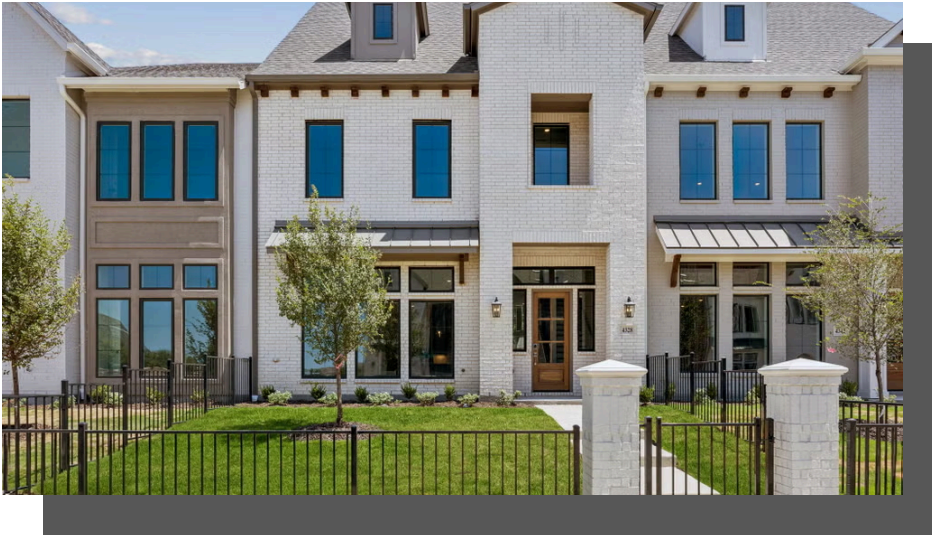

12182 JUNO SPRINGS DRIVE
WASHINGTON
TOWNHOME IN NEWMAN VILLAGE TOWNHOMES | FRISCO, TX

PRICED AT
\$669,916

 2460 Sq Ft

 3 Beds

 2.5 Baths

 2 Car Garage

 2.0 Story

Located near Newman Village Homestead, Newman Village is a 121 luxury townhome development designed by award-winning architect, John Lively & Associates. These beautifully designed homes will include expansive floorplans available in 2, 3 and 4 bedroom layouts, Brownstone-inspired exteriors, and private yards in the heart of growing Frisco, Texas.