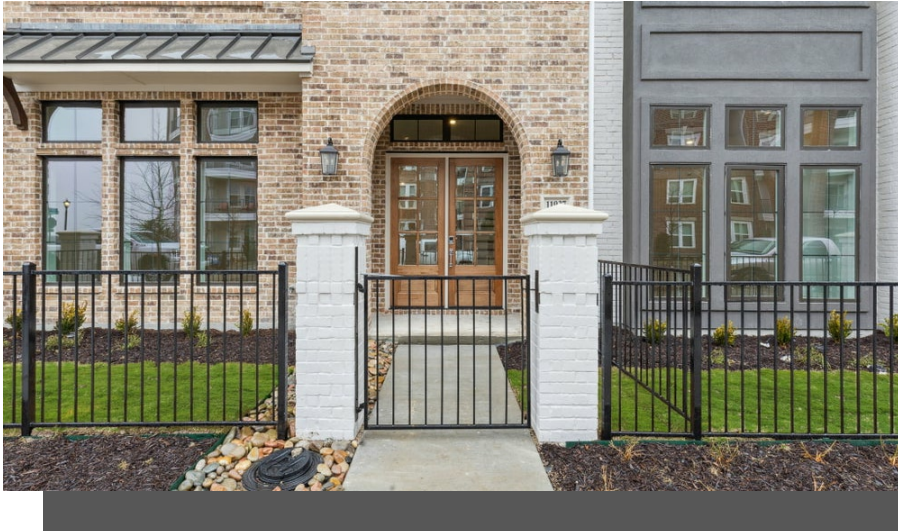

12063 BRUBAKER DRIVE
ROOSEVELT
TOWNHOME IN NEWMAN VILLAGE | FRISCO, TX

PRICED AT
\$599,900

-  2408 Sq Ft
-  2 Beds
-  2.5 Baths
-  2 Car Garage
-  2.0 Story

Located near Newman Village Homestead, Newman Village is a 121 luxury townhome development designed by award-winning architect, John Lively & Associates. These beautifully designed homes will include expansive floorplans available in 2, 3 and 4 bedroom layouts, Brownstone-inspired exteriors, and private yards in the heart of growing Frisco, Texas.