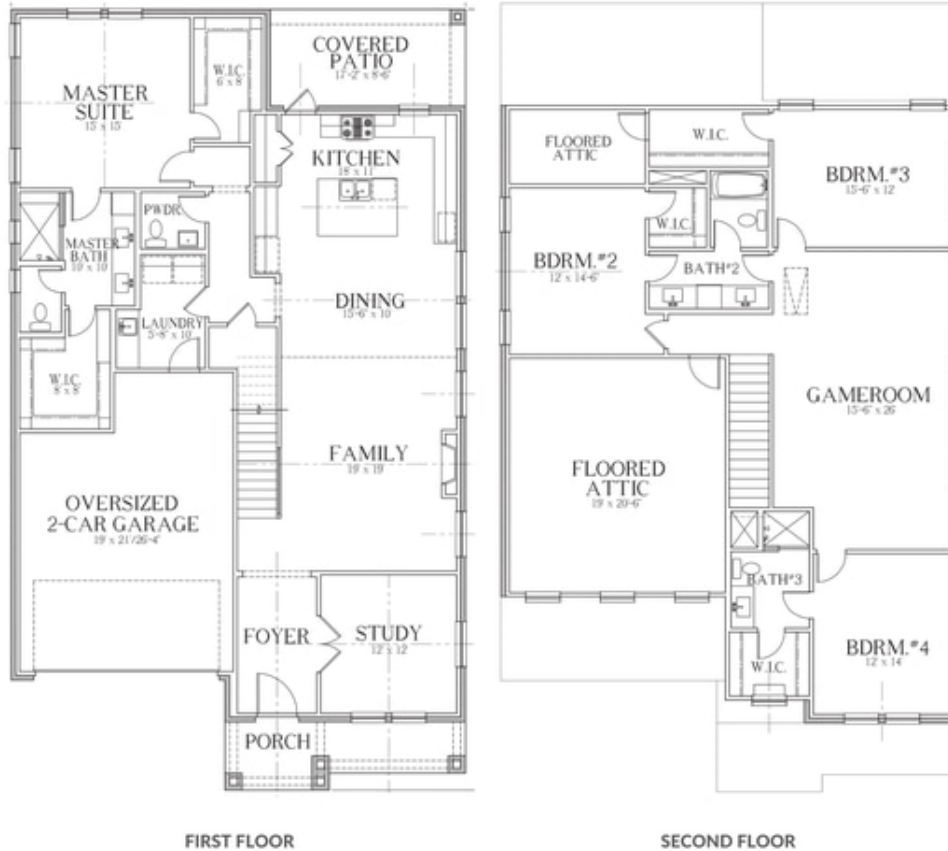

Want to Know More
About This Home?

CONTACT OUR COMMUNITY SALES MANAGER
KENLEY LEBLANC
Call Us @ 4049367770