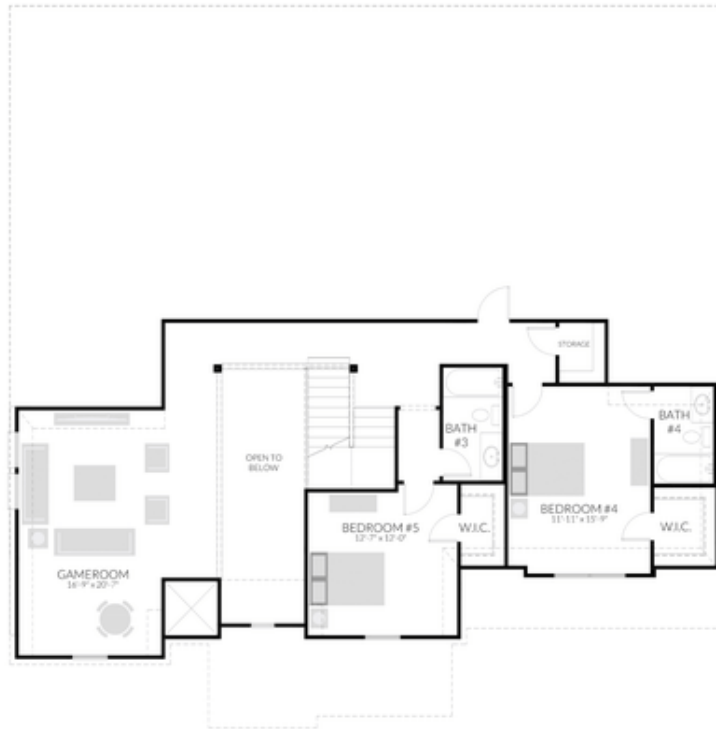

Want to Know More
About This Home?

CONTACT OUR COMMUNITY SALES MANAGER

KHALIL WILLIS

Call Us @ 469-618-3019