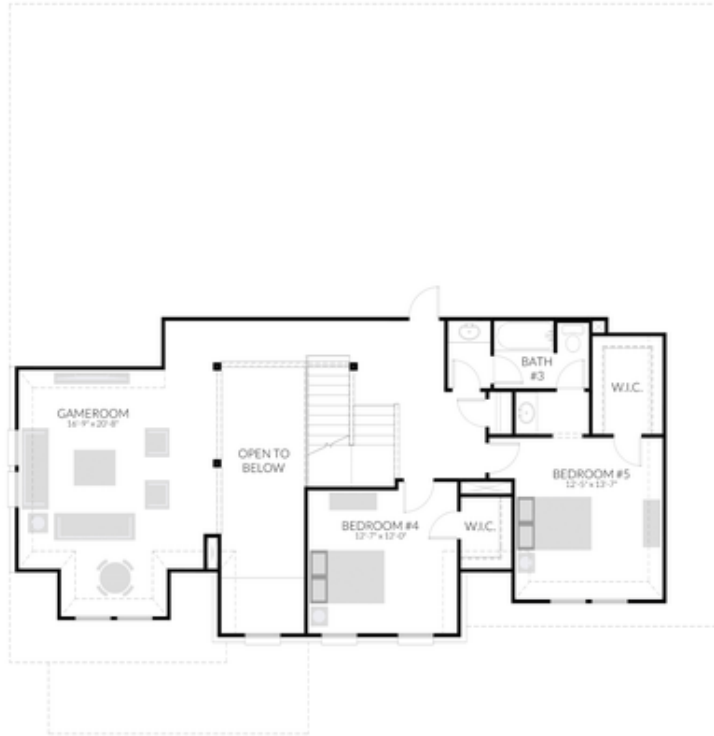

Want to Know More
About This Home?

CONTACT OUR COMMUNITY SALES MANAGER

KHALIL WILLIS

Call Us @ 469-618-3019