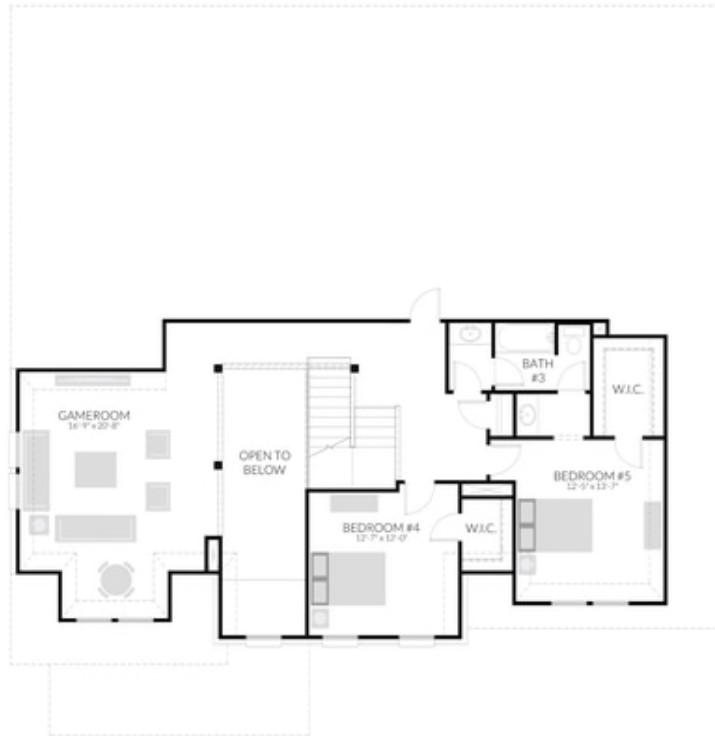

Want to Know More
About This Home?

CONTACT OUR COMMUNITY SALES MANAGER

KHALIL WILLIS

Call Us @ 469-618-3019