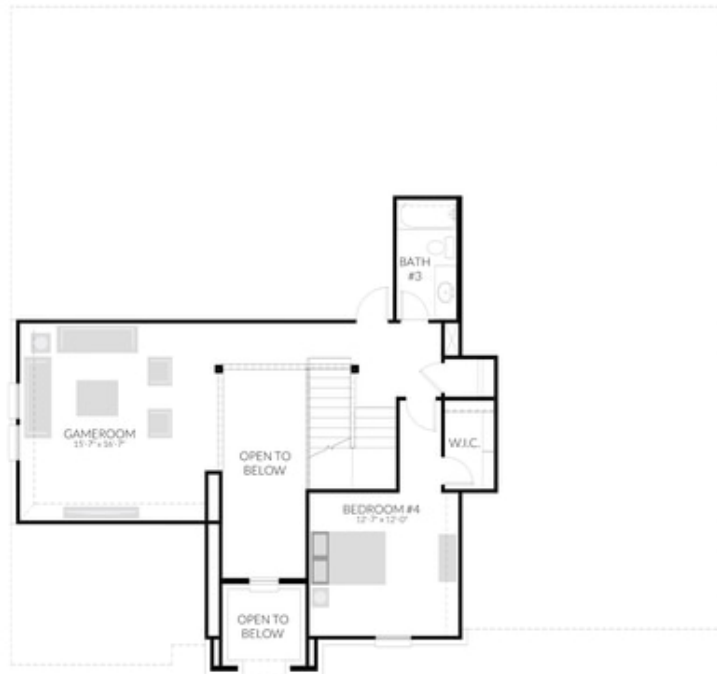

Want to Know More
About This Home?

CONTACT OUR COMMUNITY SALES MANAGER

KHALIL WILLIS
Call Us @ 469-618-3019