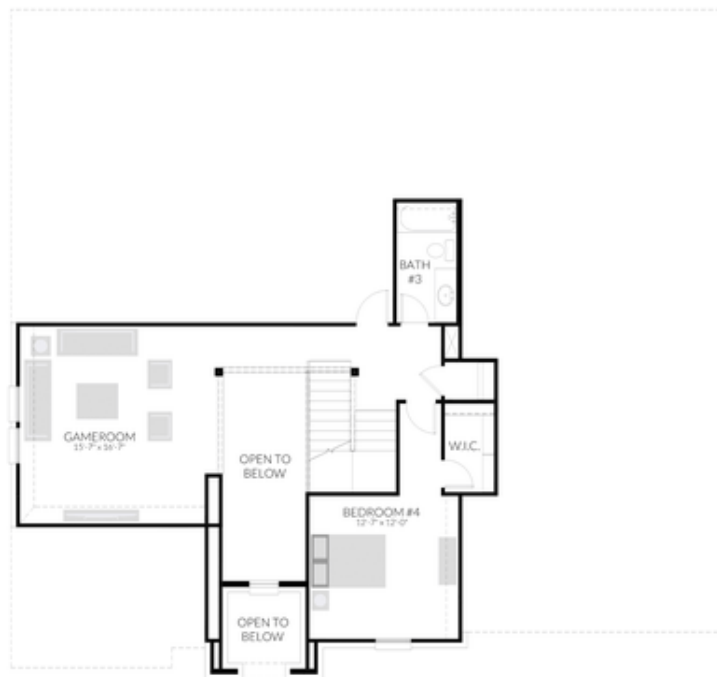

Want to Know More
About This Home?

CONTACT OUR COMMUNITY SALES MANAGER

KHALIL WILLIS

Call Us @ 469-618-3019