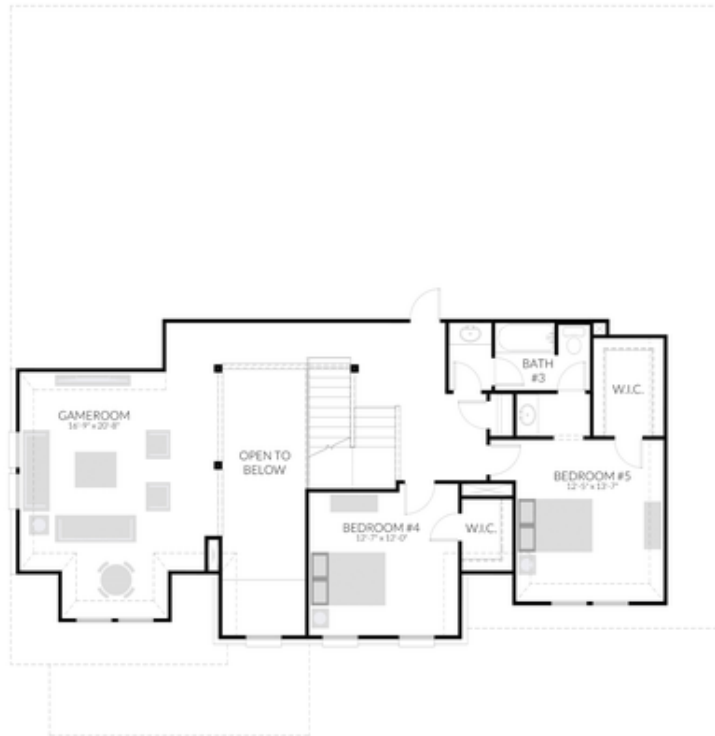

Want to Know More
About This Home?

CONTACT OUR COMMUNITY SALES MANAGER

KHALIL WILLIS

Call Us @ 469-618-3019