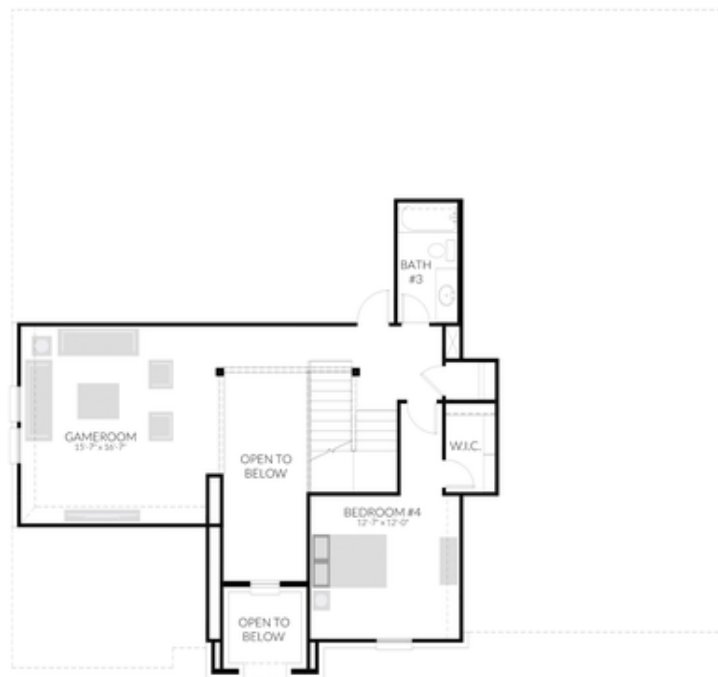

Want to Know More
About This Home?

CONTACT OUR COMMUNITY SALES MANAGER

KHALIL WILLIS

Call Us @ 469-618-3019