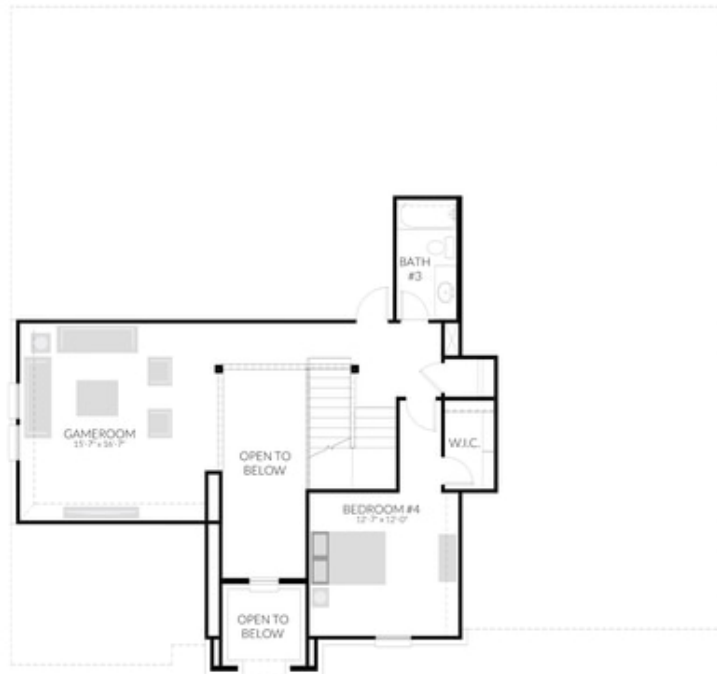

Want to Know More
About This Home?

CONTACT OUR COMMUNITY SALES MANAGER

KHALIL WILLIS

Call Us @ 469-618-3019