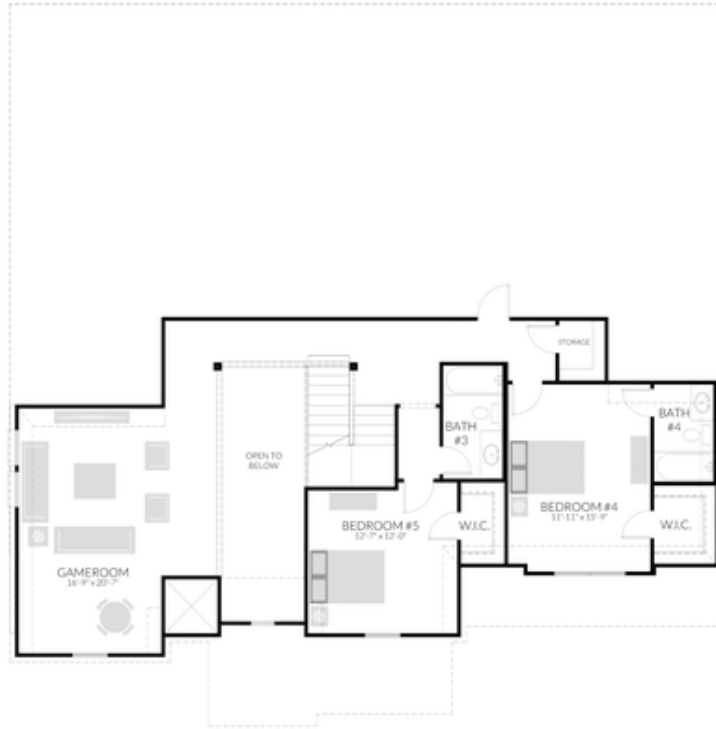

Want to Know More
About This Home?

CONTACT OUR COMMUNITY SALES MANAGER

KHALIL WILLIS

Call Us @ 469-618-3019