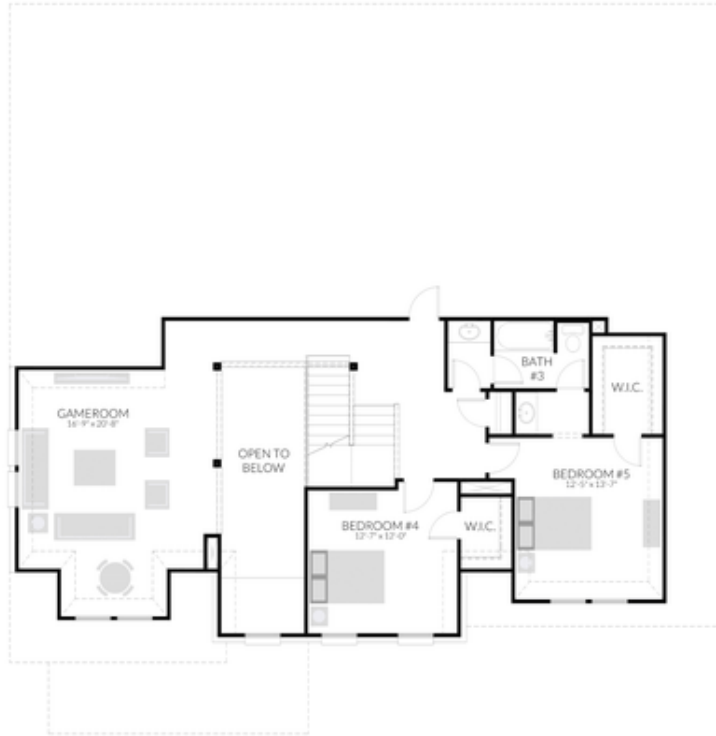

Want to Know More
About This Home?

CONTACT OUR COMMUNITY SALES MANAGER

KHALIL WILLIS

Call Us @ 469-618-3019