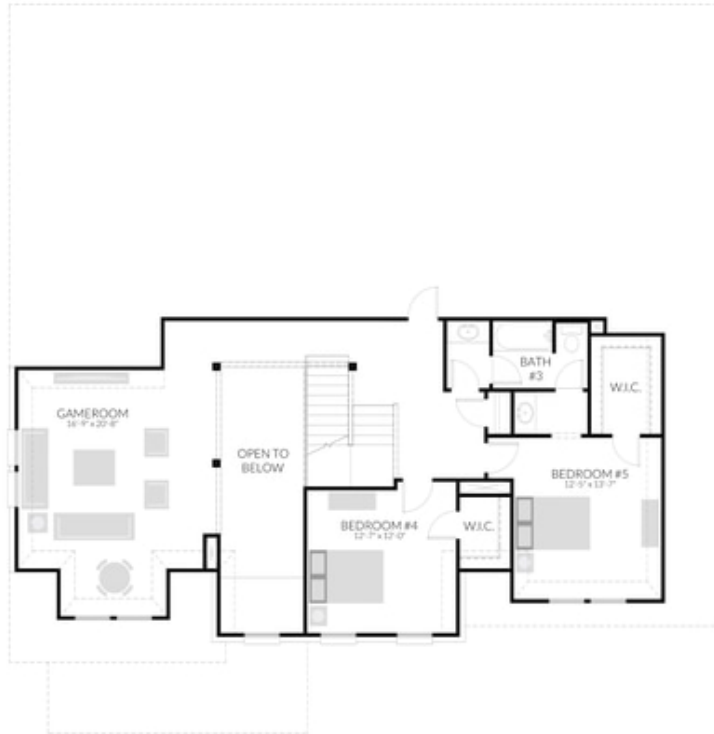

Want to Know More
About This Home?

CONTACT OUR COMMUNITY SALES MANAGER

KRISTEN PETERS

Call Us @ 214-598-4541