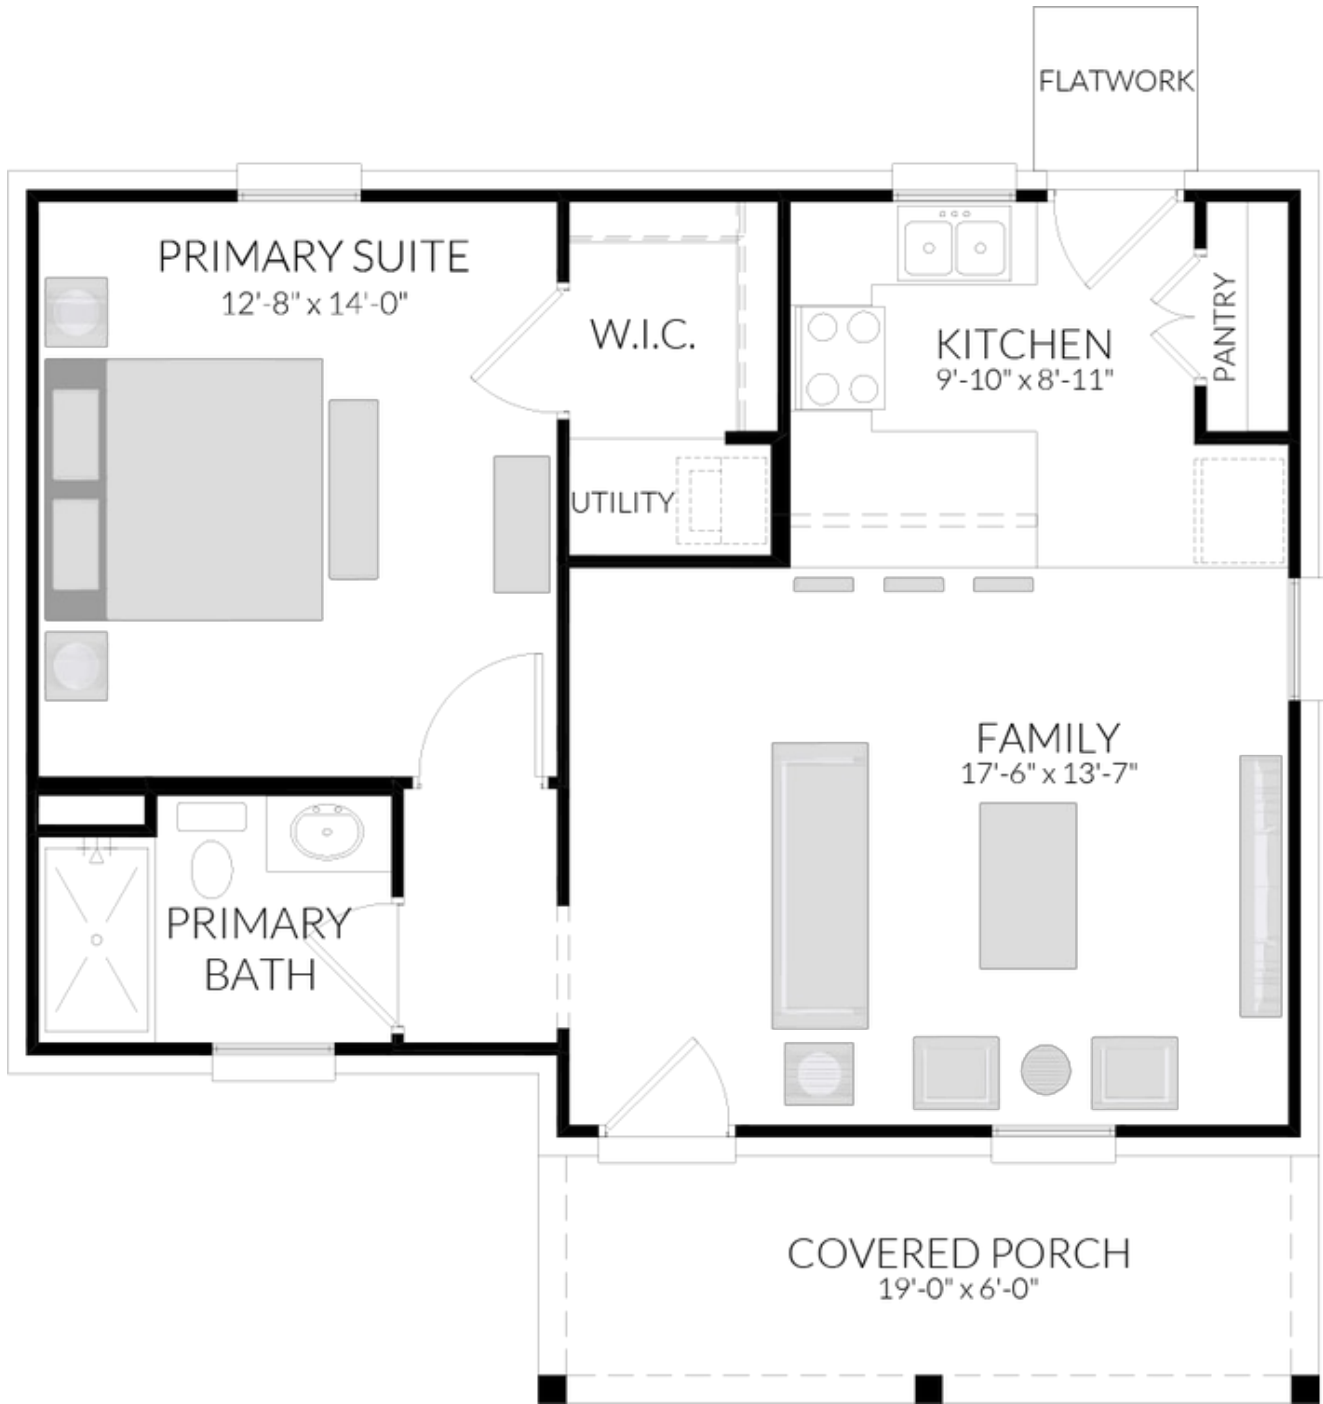

Want to Know More
About This Home?

CONTACT OUR COMMUNITY SALES MANAGER

DOUG WEBB

Call Us @ 2812369230