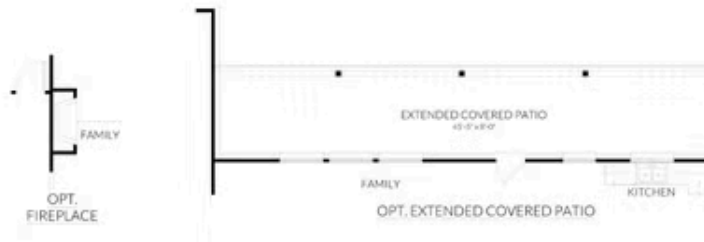

[Read More Online](#)

Available Elevations

Please refer to actual blueprints for an accurate representation of home design. Home design and elevations subject to change without prior notice. Window, door and porch locations may vary by elevation. Subject to error, omission or withdrawal.

ELLIS RANCH ESTATES

CERRO PLAN

2,299 SOFT | 4 BED | 3 BATH | COVERED PATIO | PORCH | 2-CAR GARAGE

Centre Living Homes policy of continual attention to design and construction requires that specifications, equipment and dimensions be subject to change without notice, floor plans are artists renderings. Architectural are pending.